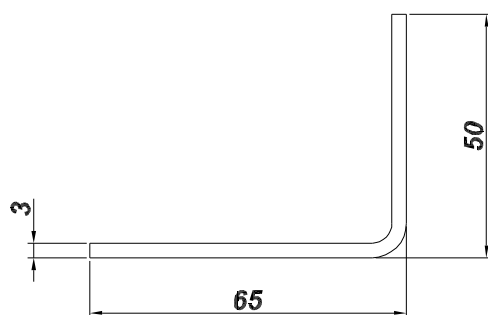

SCA (144-109)

Supporti per montaggio a parete
Wall brackets

SCA 109