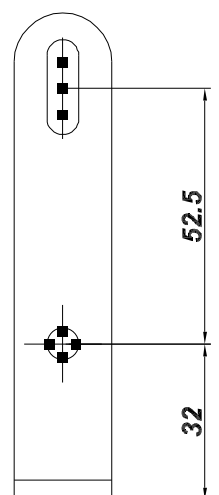

- Galileo 5005t/5010t/5015t/5020t
- Michelangelo 5004T MC/5009T MC/5014T MC
- Raffaello 8005T/8010T/8015T
- Giotto 8012T

SCA 144

SCA (250-150)

Supporti per montaggio a parete
Wall brackets

SCA 150

Models:

- Galileo 5030t
- Michelangelo 5028T MC

SCA 250

SCA (back-mini)

SCA (back-mid)

Supporti per montaggio a parete
Wall brackets

SCA (back-mini)

Models:

SCA (back-mid) Giotto 8001T

SCA (back-mini) Michelangelo 5001 MC/5001T MC