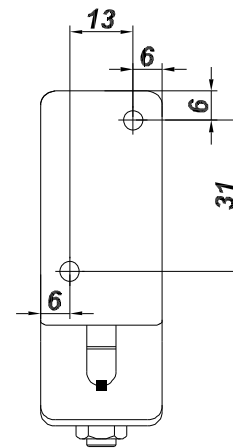

SCA 250

SCA (back-mini)

SCA (back-mid)

Supporti per montaggio a parete
Wall brackets

SCA (back-mini)

Models:

SCA (back-mid) Giotto 8001T

SCA (back-mini) Michelangelo 5001 MC/5001T MC