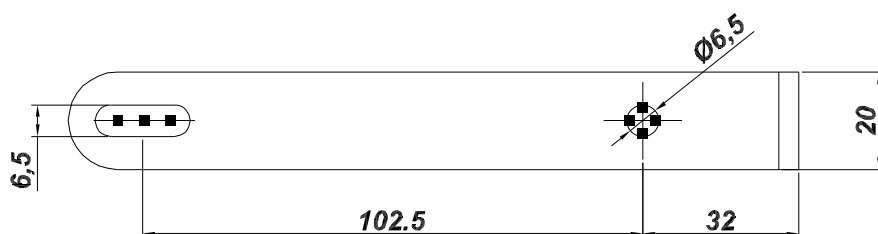

- Galileo 5005t/5010t/5015t/5020t
- Michelangelo 5004T MC/5009T MC/5014T MC
- Raffaello 8005T/8010T/8015T
- Giotto 8012T

SCA 144

SCA (250-150)

Supporti per montaggio a parete
Wall brackets

SCA 150

Models:

- Galileo 5030t
- Michelangelo 5028T MC