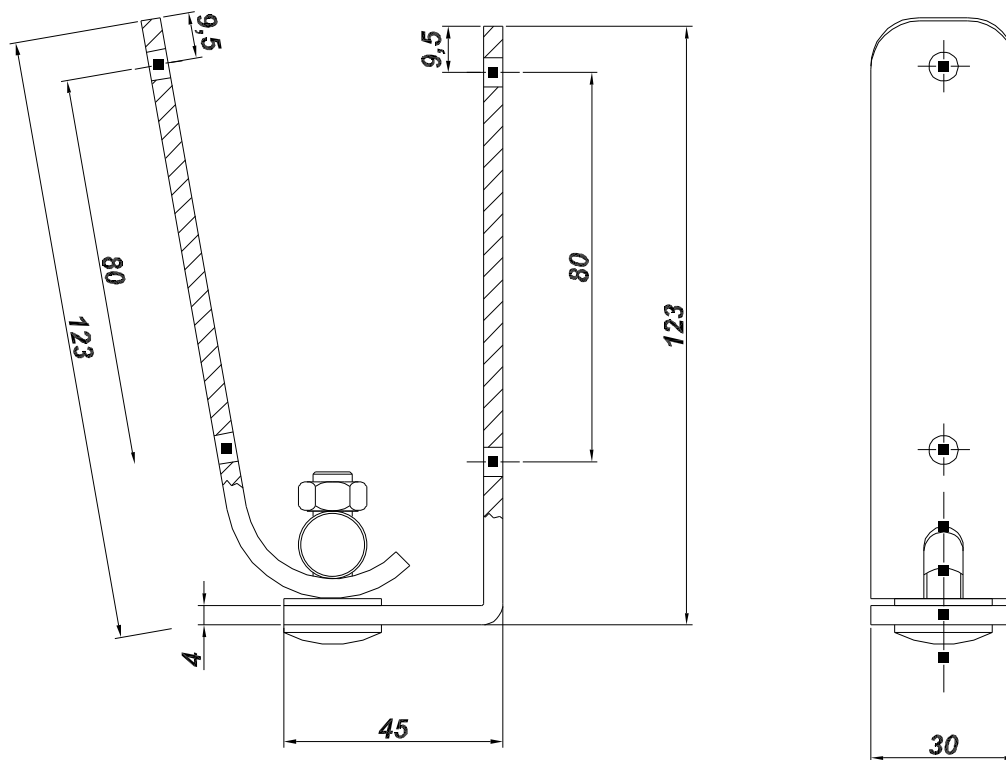

SCA (back-mid)

SCA (back)

Supporti per montaggio a parete
Wall brackets

Models:

Galileo 5005t/5010t/5015t/5020t

Michelangelo 5004T MC/5009T MC/5014T MC

Giotto 8012T

SCA (back)