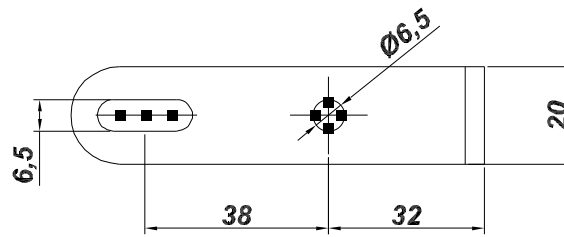

- Galileo 5005t/5010t/5015t/5020t
- Michelangelo 5004T MC/5009T MC/5014T MC
- Raffaello 8005T/8010T/8015T
- Giotto 8012T

SCA 144

SCA (250-150)

Supporti per montaggio a parete
Wall brackets

SCA 150

Models:

- Galileo 5030t
- Michelangelo 5028T MC