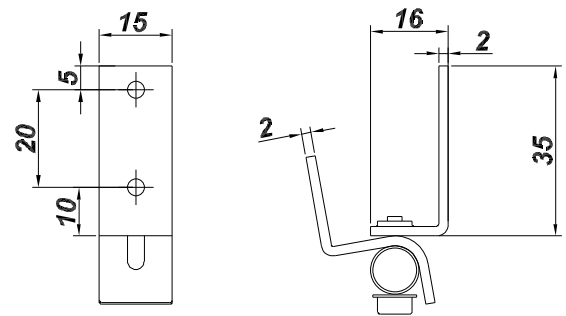

SCA (back-mini)

SCA (back-mid)

Supporti per montaggio a parete
Wall brackets

SCA (back-mini)