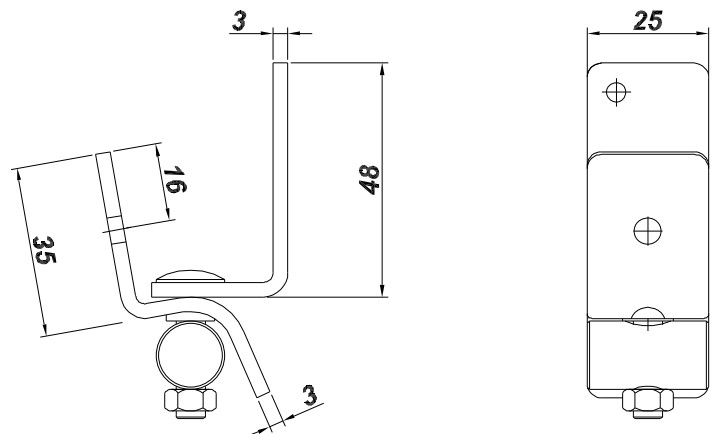

SCA 250

SCA (back-mini)

SCA (back-mid)

Supporti per montaggio a parete
Wall brackets

SCA (back-mini)

Models:

SCA (back-mid) Giotto 8001T

SCA (back-mini) Michelangelo 5001 MC/5001T MC