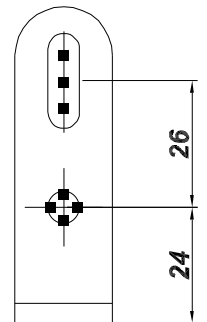

- Galileo 5005t/5010t/5015t/5020t
- Michelangelo 5004T MC/5009T MC/5014T MC
- Raffaello 8005T/8010T/8015T
- Giotto 8012T

SCA 144

SCA (250-150)

Supporti per montaggio a parete
Wall brackets

SCA 150

Models:

- Galileo 5030t
- Michelangelo 5028T MC