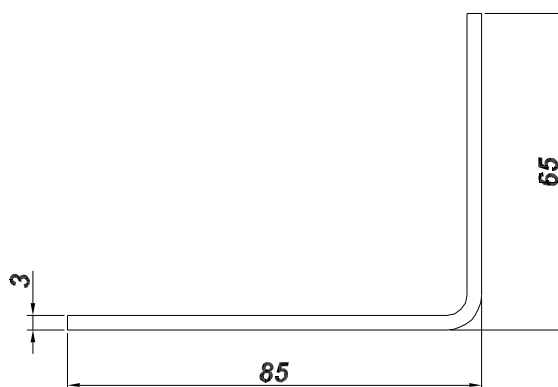

- Galileo 5005t/5010t/5015t/5020t
- Michelangelo 5004T MC/5009T MC/5014T MC
- Raffaello 8005T/8010T/8015T
- Giotto 8012T

SCA 144

SCA (250-150)

Supporti per montaggio a parete
Wall brackets

SCA 150

Models:

- Galileo 5030t
- Michelangelo 5028T MC