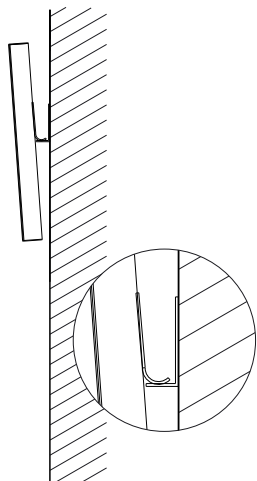

- Galileo 5005t/5010t/5015t/5020t
- Michelangelo 5004T MC/5009T MC/5014T MC
- Raffaello 8005T/8010T/8015T
- Giotto 8012T

SCA 144

SCA (250-150)

Supporti per montaggio a parete
Wall brackets

SCA 150

Models:

- Galileo 5030t
- Michelangelo 5028T MC

SCA 250

SCA (back-mini)

SCA (back-mid)

Supporti per montaggio a parete
Wall brackets

SCA (back-mini)

Models:

SCA (back-mid) Giotto 8001T

SCA (back-mini) Michelangelo 5001 MC/5001T MC

SCA (back-mid)

SCA (back)

Supporti per montaggio a parete
Wall brackets

Models:

Galileo 5005t/5010t/5015t/5020t

Michelangelo 5004T MC/5009T MC/5014T MC

Giotto 8012T

SCA (back)