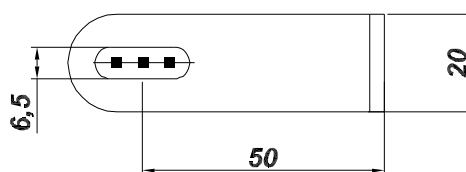

SCA (144-109)

Supporti per montaggio a parete
Wall brackets

SCA 109