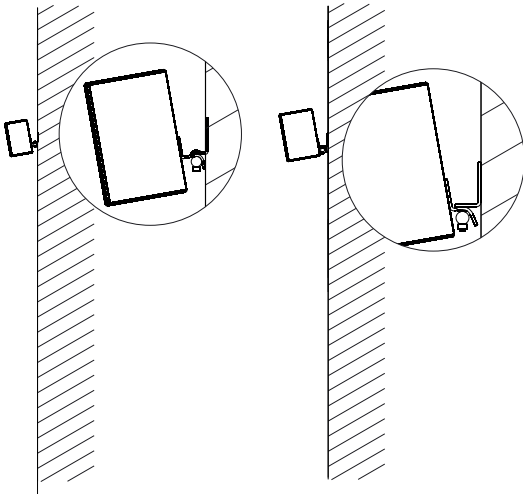

- Galileo 5005t/5010t/5015t/5020t
- Michelangelo 5004T MC/5009T MC/5014T MC
- Raffaello 8005T/8010T/8015T
- Giotto 8012T

SCA 144

SCA (250-150)

Supporti per montaggio a parete
Wall brackets

SCA 150

Models:

- Galileo 5030t
- Michelangelo 5028T MC

SCA 250

SCA (back-mini)

SCA (back-mid)

Supporti per montaggio a parete
Wall brackets

SCA (back-mini)

Models:

SCA (back-mid) Giotto 8001T

SCA (back-mini) Michelangelo 5001 MC/5001T MC